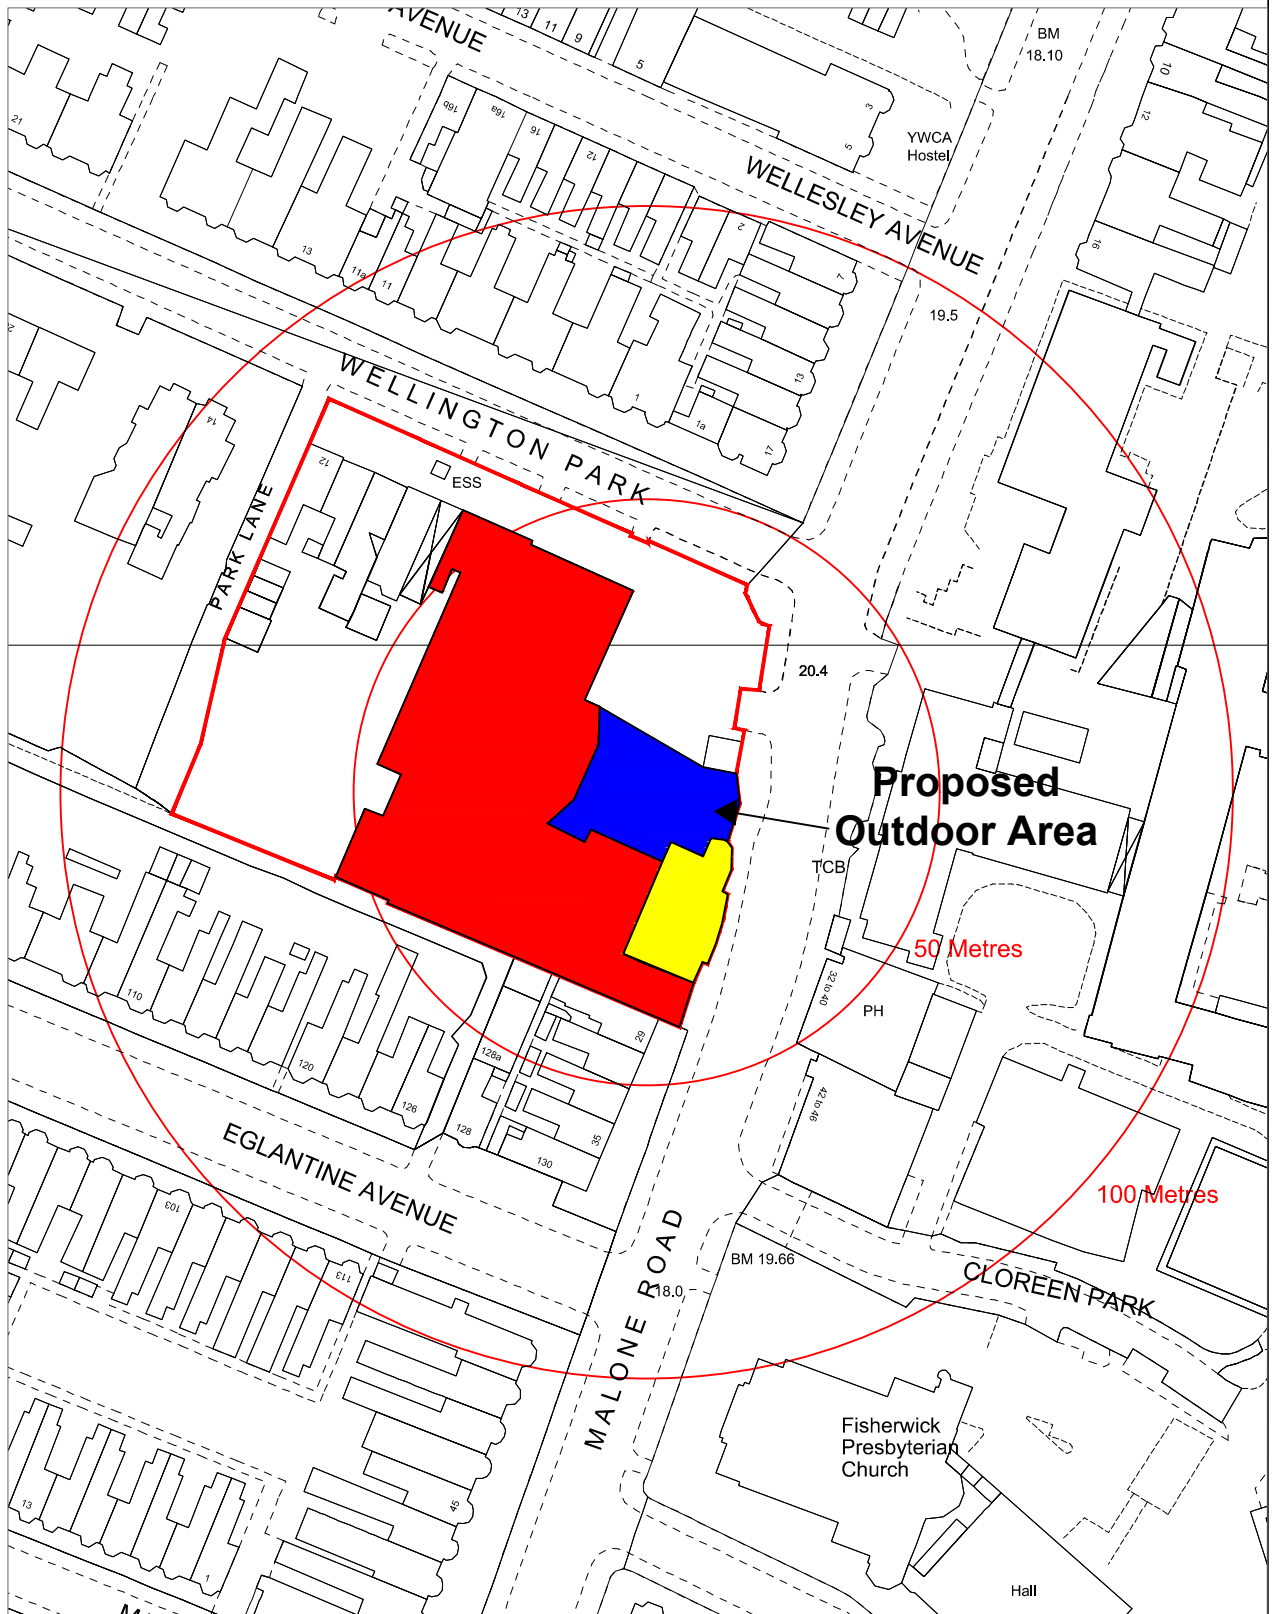

Building Control Service

DRAWN BY M Treacy

DATE 4/12/2019

The Wellington Park Hotel
Malone Road

SCALE 1:1250 @ A4